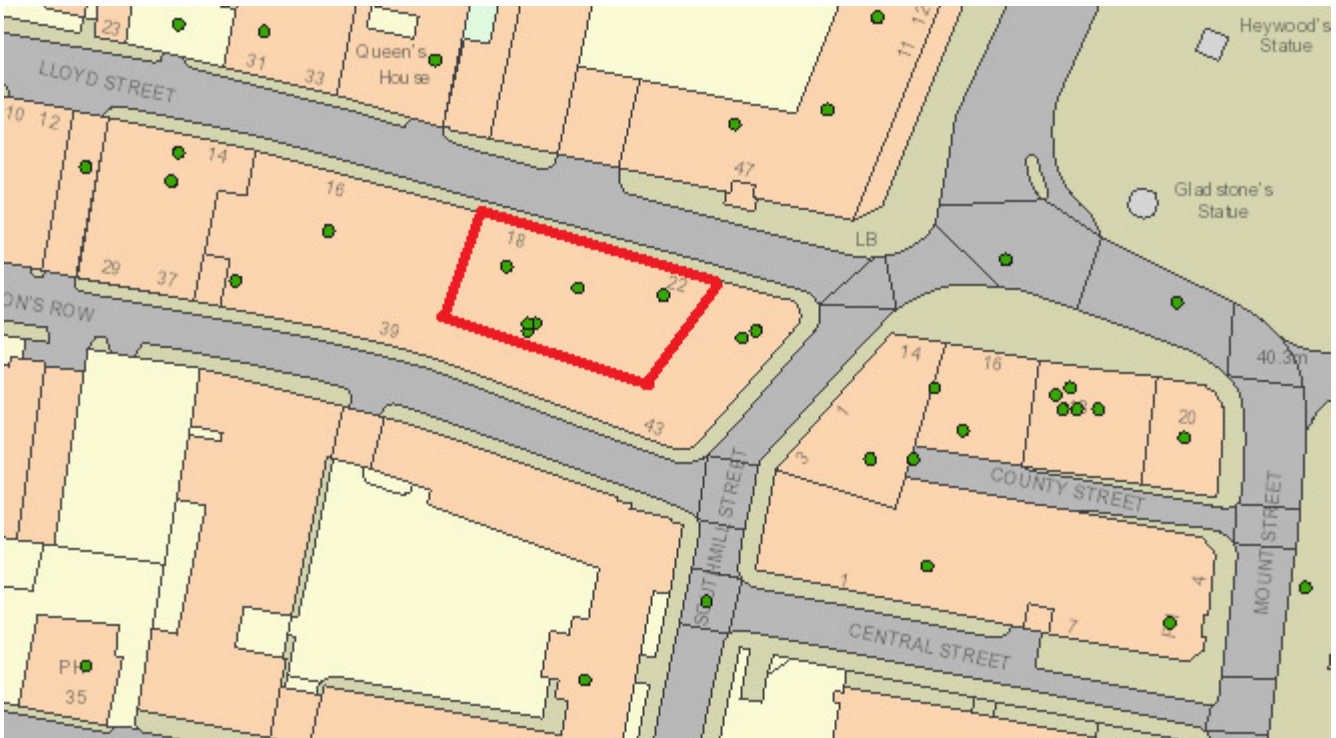

Whiskey Down
18-22 Lloyd Street, Manchester, M2 5WA
Premises Licensing, Manchester City Council

© Crown copyright and database rights 2018. Ordnance Survey10001968.

PREMISE NAME: Whiskey Down

PREMISE ADDRESS: 18-22 Lloyd Street, Manchester, M2 5WA